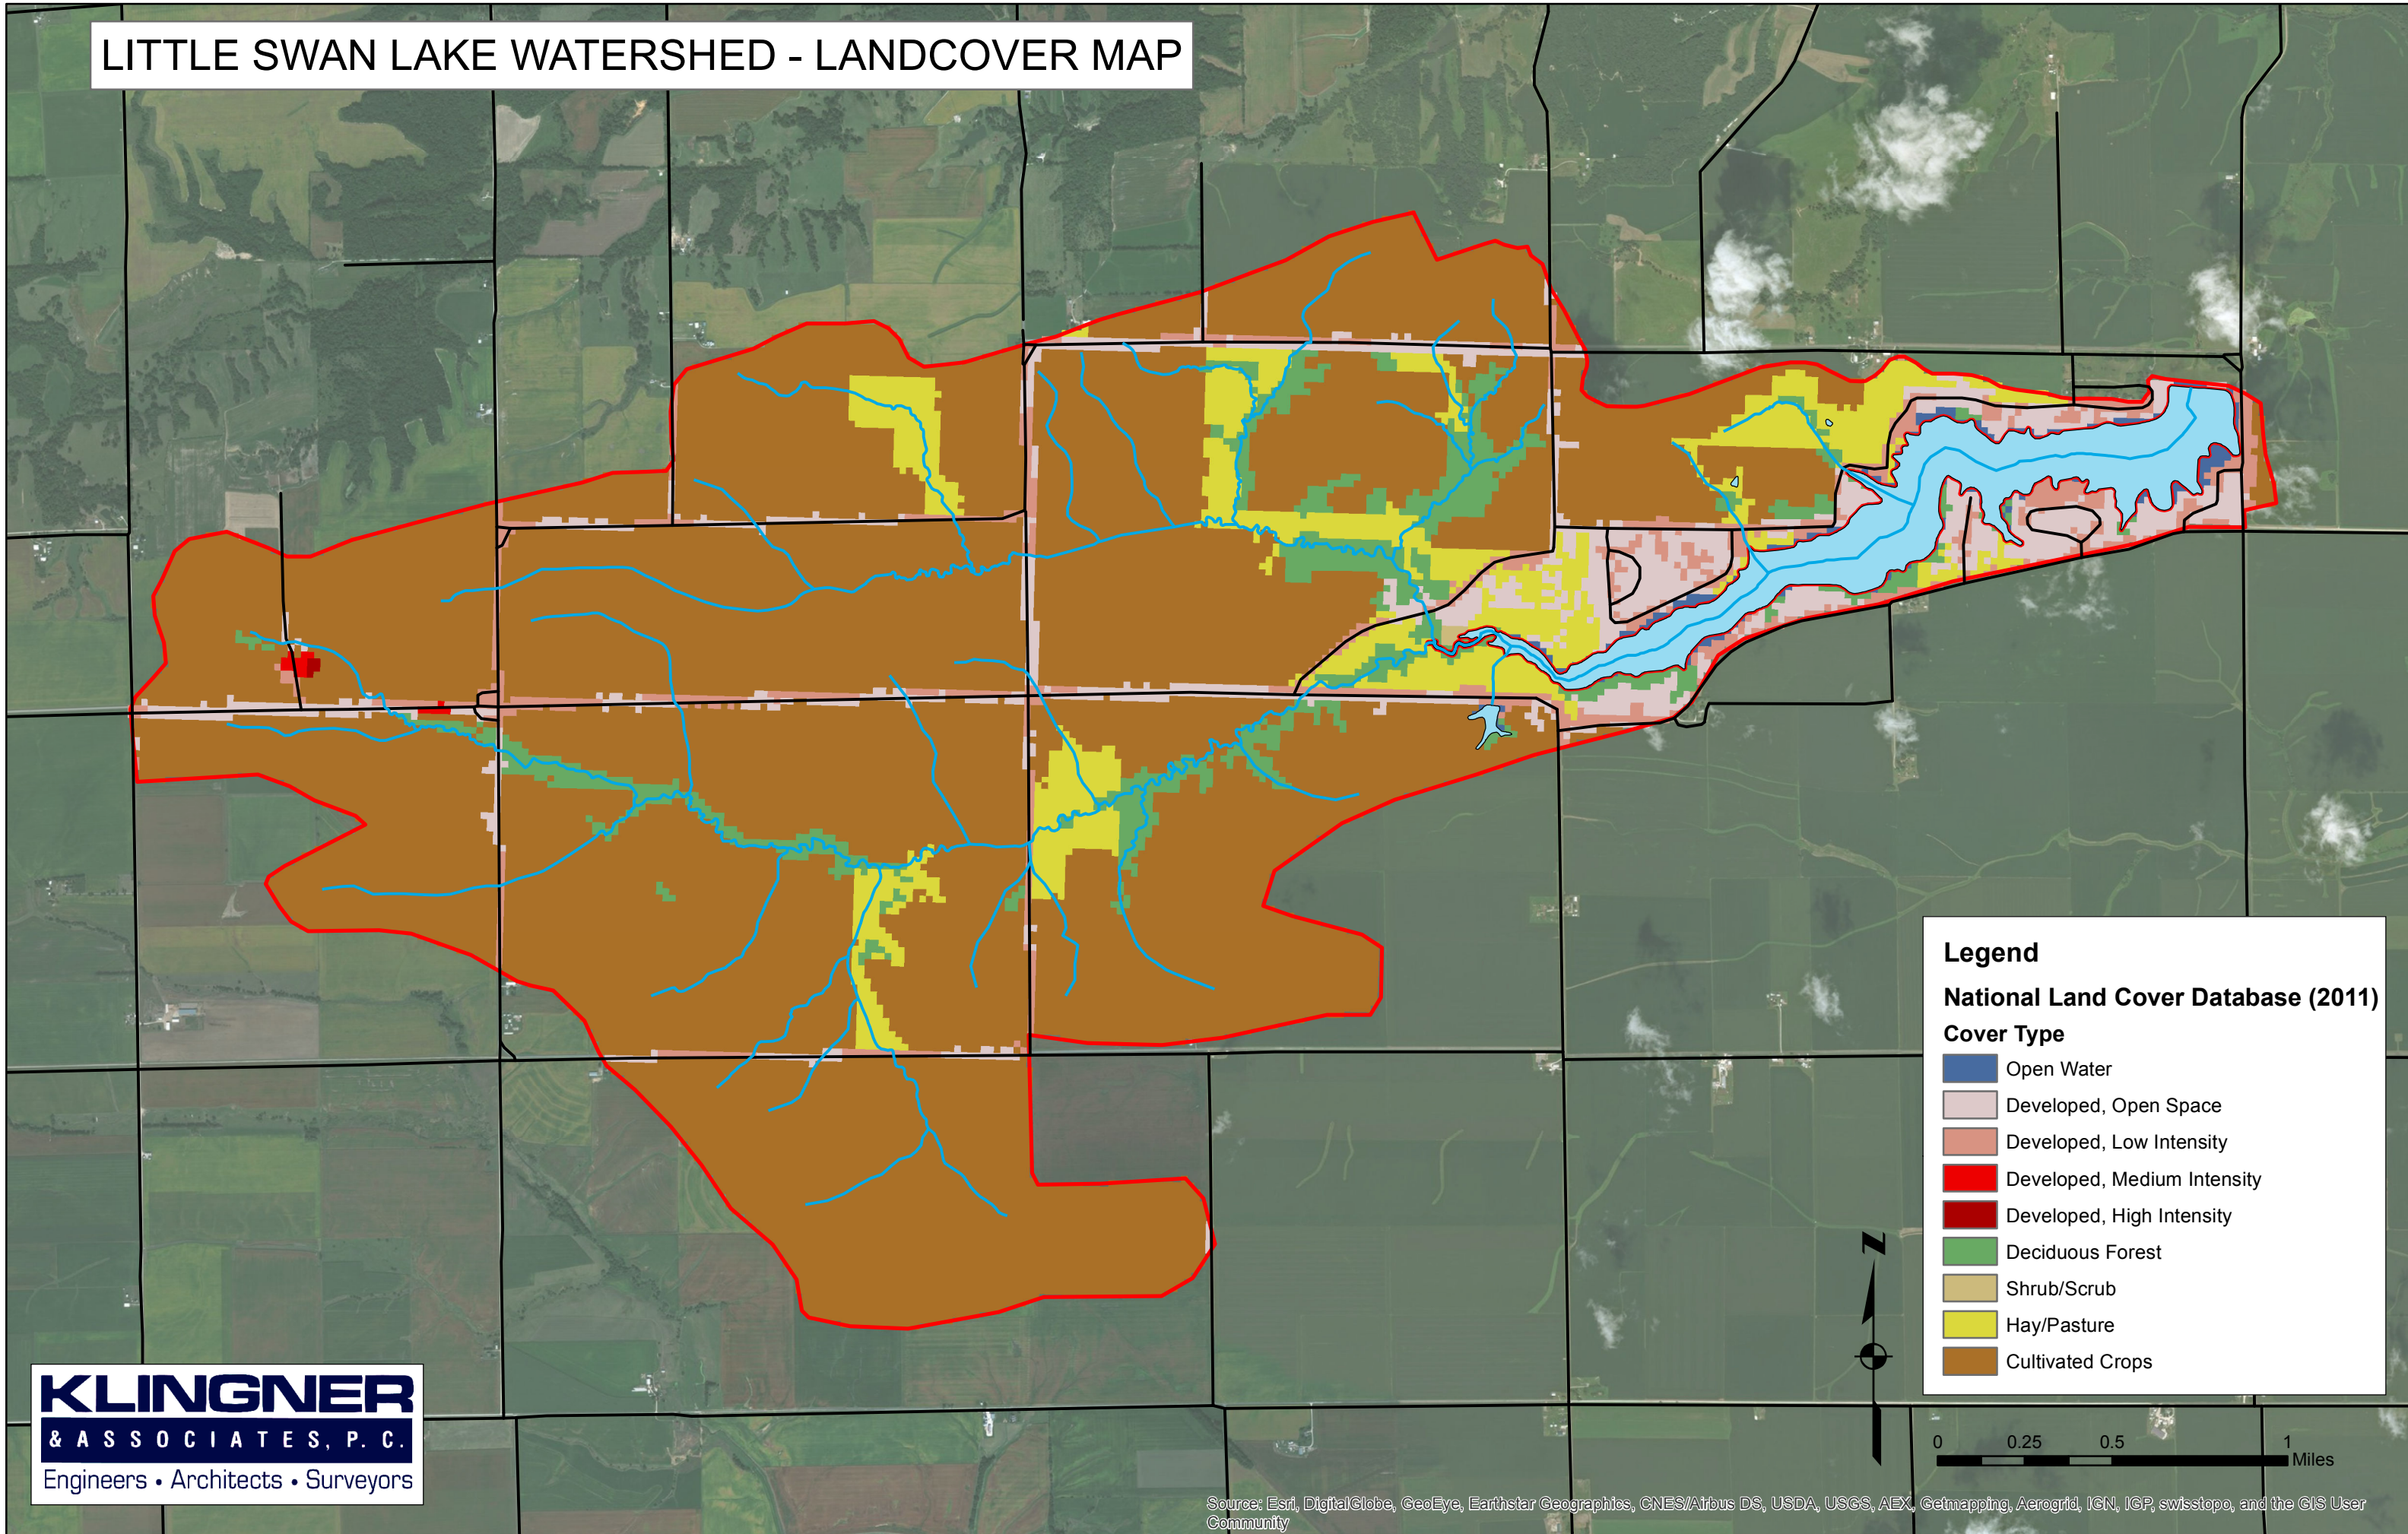

LITTLE SWAN LAKE WATERSHED - LANDCOVER MAP

Legend
National Land Cover Database (2011)
Cover Type

- Open Water
- Developed, Open Space
- Developed, Low Intensity
- Developed, Medium Intensity
- Developed, High Intensity
- Deciduous Forest
- Shrub/Scrub
- Hay/Pasture
- Cultivated Crops

KLINGNER
& ASSOCIATES, P. C.
Engineers • Architects • Surveyors

Source: Esri, DigitalGlobe, GeoEye, Earthstar Geographics, CNES/Airbus DS, USDA, USGS, AEX, Getmapping, Aerogrid, IGN, IGP, swisstopo, and the GIS User Community